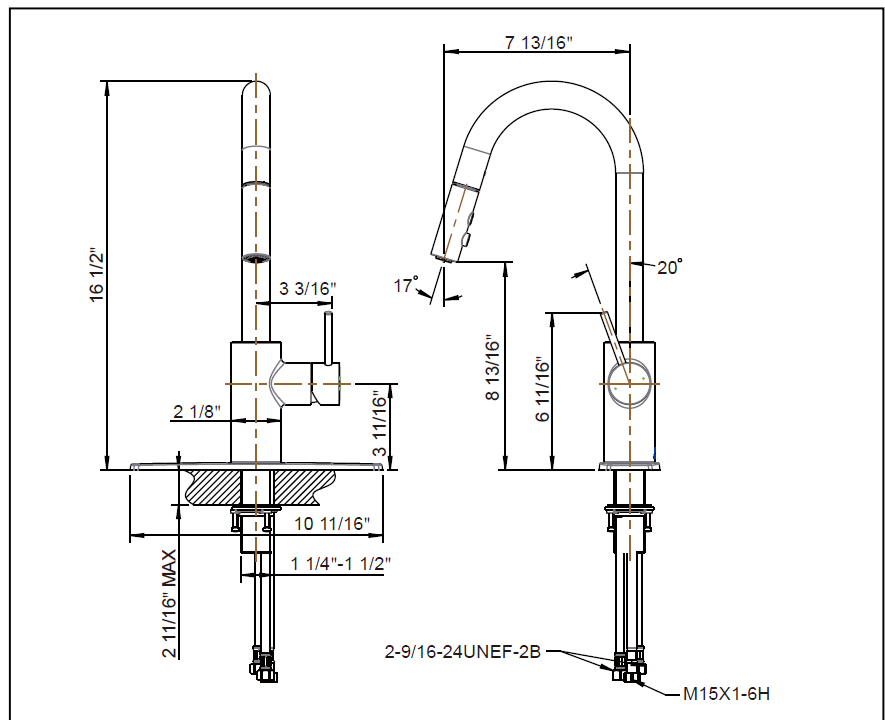

COMPLIES WITH

- NSF 61-9
- ASME A112.18.1
- CSA B125.1
- IAPMO/UPC/cUPC
- AB1953
- ADA

tel. 888-OK-ULTRA (658-5872) • fax. 949-252-9989 • <http://www.ultrafaucets.com>

This specification is provided for reference only. Ultra Faucets reserves the right to modify specifications and materials without notice or obligation.